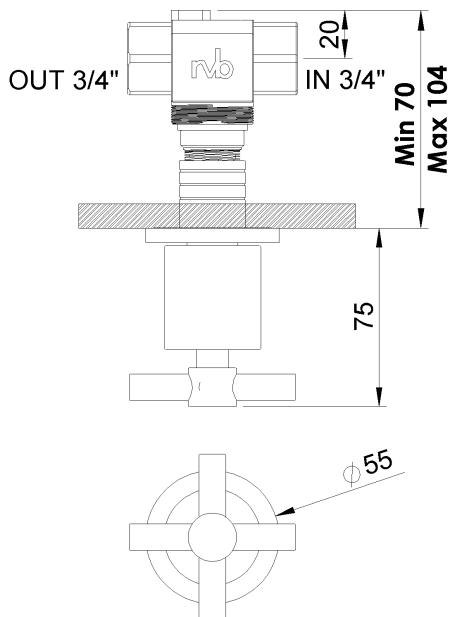

PRODUCT TECHNICAL SHEET

Collection :	SULLY	Ref. :	4032.--.82
--------------	--------------	--------	-------------------

Robinet d'arrêt à encastrer 3/4"

Inbouw stopkraan 3/4"

Wall-mounted valve 3/4"

Picture

Product details

Weight : 0,75 kg

Internal mechanism : Ceramic valve 1/4 turn

Technical drawing

RB1.V01