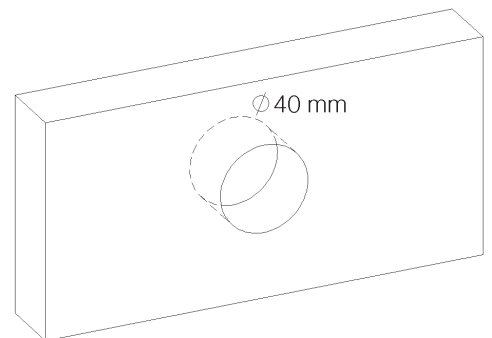

PRODUCT TECHNICAL SHEET

Collection :	SULLY	Ref. :	4032.--.82
--------------	--------------	--------	-------------------

Robinet d'arrêt à encastrer 3/4"

Inbouw stopkraan 3/4"

Wall-mounted valve 3/4"

Picture

Product details

Weight : 0,75 kg

Internal mechanism : Ceramic valve 1/4 turn

Technical drawing

RB1.V01